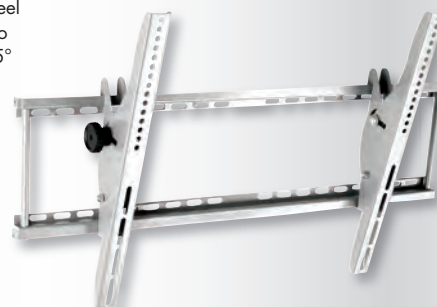

## HQ TILTABLE WALLBRACKET

- Screensize: 22" to 37"
- Distance to the wall: 60 mm
- Max. weight: 45 kg
- Material: Steel
- Turnable: No
- Tiltable: 15°
- VESA universal

TVS-LCD710B-HQ

**28.70**

## SUPPORT WATCH EASYBIG

- Screen size: 30" tot 50"
- Distance to the wall: 25 mm
- Material: Steel
- Turnable: No
- Tiltable: No
- VESA: 800x400

TVS-PLASMA05B

**35.18**

## HQ TILTABLE WALLBRACKET

- Screensize: 34" to 63"
- Distance to the wall: 76 mm
- Max. weight: 75 kg
- Material: Steel
- Turnable: No
- Tiltable: 15°

TVS-PLSM210/HQ

**33.50**