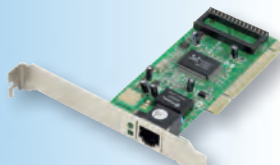

KÖNIG PCI NETWORK CARD 10/100/1000 MBPS

- Realtek chipset
- 10/100/1000 MBps
- Windows® 98/ME/2000/NT/XP/Vista/ Linux

CMP-NWCARD22

1+ 10.05

KÖNIG FIREWIRE PCI CONTROLLER

- Ports: 3 External/1 internal
- Transfer speed: 100/200/400 Mbps
- Compatible with: Windows® 98 SE/ME/2000/XP and Mac® OS 10