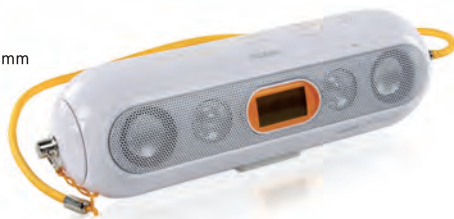

KÖNIG PORTABLE FM RADIO/MP3 SET

Easy to take along sound system with FM radio, SD/MMC card slot, and alarm function. Includes stereo headphones, USB cable, installation CD, removable shoulder belt and AC power adapter.

- 4 integrated speakers
- LCD display
- ID3 tag support
- Mini USB port
- Dimensions: 280x85x85 mm