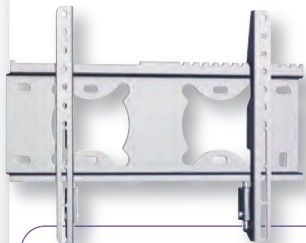

KÖNIG FIXED LCD/PLASMA MOUNT W. SNAP SAFETY LOCK

Universal wall bracket for LCD/Plasma TV's up to 37" or a maximum of 40 kg.