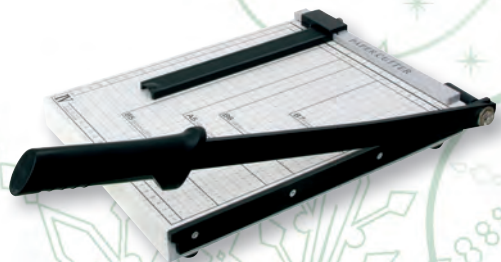

**CMP-MEDIAPLAY2**

**89.50**

**KÖNIG CUTTING MACHINE**

- Professional paper cutting machine.
- A4

KN-CM10

**13.05**

**KÖNIG LAMINATING MACHINE**

- Possible paper sizes: A5, A4 and A3
- Laminating sheets sold separately: (KN-LMF10/20/30/40)