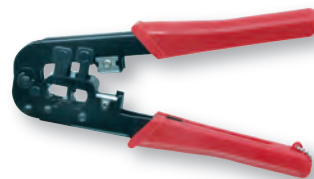

PROFESSIONAL MODULAR RATCHET CRIMPING TOOL

- Professional modular crimping plier for 6/6 and 8/8 conductors
- Spare knives: TEL-KNIFE3

10.50

TEL-0093