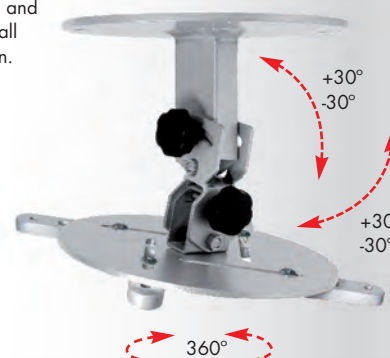

## HQ TILTABLE WALLBRACKET

- Screensize: 34" to 63"
- Distance to the wall: 76 mm
- Max. weight: 75 kg
- Material: Steel
- Turnable: No
- Tiltable: 15°

TVS-PLSM210/HQ

**33.50**

## SUPPORT WATCH LUNAR REACH

- Screen size: 30" tot 50"
- Distance to the wall: 129 - 411 mm
- Max. weight: 50 kg
- Material: Aluminum
- Rotatable: 90°
- Tiltable: 15°
- VESA: 800x400

TVS-PLASMA81

**143.90**

## PROJECTOR/BEAMER CEILING BRACKET

Universal ceiling bracket for projectors and beamers which is 360° rotatable. Fits all projector models with screw connection.

- Max Weight: 15 kg
- Distance to ceiling: 145 mm
- Tiltable: 30°
- Turnable: 360°