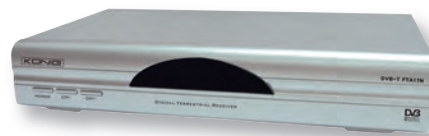

KÖNIG ACTIVE DVB-T ANTENNA

Easy to install universal DVB-T antenna for all receivers with 5 V 30 mA power supply over a HF cable.

- Frequency range: 174~230/470~862 MHz
- Gain: 18 dB/15 dB

7.30

KÖNIG DESIGN DVB-T ANTENNA

Design indoor DVB-T rod antenna for digital terrestrial TV and radio broadcasts in Europe. This easy to install antenna is suitable for all DVB-T receivers with 5 V 30 mA feeding.

- Frequency range: 174~230/470~862 MHz
- Amplifier gain: 19 dB
- Cable length: 1.50 m

10.70

KÖNIG FREE-TO-AIR DVB-T RECEIVER

König digital terrestrial receiver for the reception of free DVB-T signals. Without modulator.

The FTA17 now supports teletext via the TV set and also a switchable powersupply for an active antenna.

36.70

KÖNIG DESIGN DVB-T ANTENNA

Design indoor DVB-T antenna for digital terrestrial TV and radio broadcasts.

- Frequency range: 47~870 MHz
- Amplifier gain: 22 dB
- Dimensions: 190 x 260 x 40 mm

10.15

KÖNIG DESIGN DVB-T ANTENNA

Active indoor DVB-T antenna for digital terrestrial TV and radio signals. Powered by the DVB-T receiver and suitable for receiving all horizontal and vertical signals.

- Frequency range: 47~230/470~870 MHz
- Gain: 21 dB
- Cable length: 2.0 m
- Includes adapter for use with receivers without power supply

15.80

KÖNIG COMPONENT TO HDMI CONVERTER

With this converter it is possible to convert a component signal to a HDMI signal. For an optimal sound and image use the high quality HDMI cables from the KÖNIG series.

- Connectors: 1x input component + 1xRCA coaxial female + 1x output HDMI female
- Compatible with HDMI 1.3

47.85

KÖNIG VGA TO HDMI CONVERTER

This converter converts a VGA signal to a HDMI signal. Makes it possible to connect a device with a VGA connection (computer) to a LCD TV with HDMI connection.