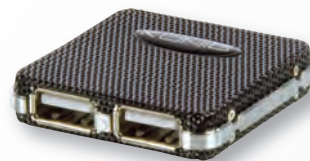

KÖNIG 4 PORT USB 2.0 HUB

- Create 4 extra USB 2.0 connections
- Strong "Iron Net" enclosure
- With LED indicator

CMP-USB2HUB11

6.18

KÖNIG MINI BLUETOOTH® USB 2.0 ADAPTER

- Micro adapter which can stay in the USB port
- Range up to 20 m
- Data transfer speed up to 3 Mbps
- Compatible with: Windows® 2000/XP/Vista