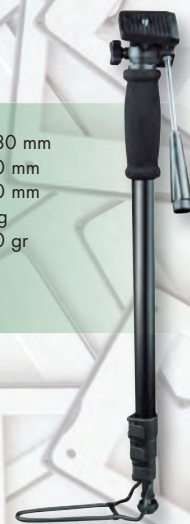

KN-TRIPOD19

**8.20**

**KÖNIG ALUMINIUM MONOPOD**

Professional monopod 4 sections with ball head and foam handle. Includes carrying bag.

- Max. height: 1780 mm
- Min. height: 600 mm
- Folded length: 600 mm
- Max. capacity: 3 kg
- Weight: 600 gr