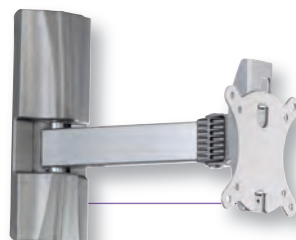

KÖNIG 2-WAY LCD MOUNT

Universal wall bracket for LCD/Plasma TVs from 10" to 32" or a maximum of 20 kg. The bracket is rotatable, tiltable and swivable.