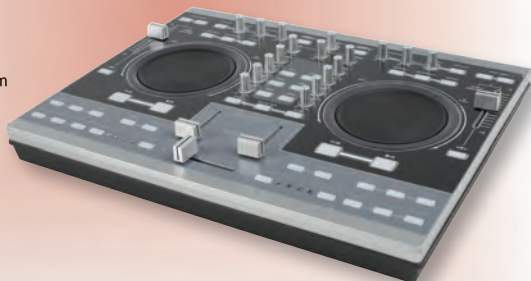

KÖNIG LASER BEAMER

- Red graphic laser
- 12 Preset patterns
- 3 Modes: fast, slow, audio
- Power supply: 4x AAA battery (included) or 9 V adapter (not included)
- Laser: < 5 mW
- Dimensions: 190 x 130 x 140 mm

DL-LASER10

35.10

KÖNIG BASIC 3 CHANNEL DJ MIXER

Basic and compact DJ mixer, suitable for connecting and mixing three audio sources.

- 3 Stereo channels
- Crossfader
- Talkover function
- 2x 5 LED level meter
- Output with stereo/mono select

KN-DJMIXER10

27.10

KÖNIG AUDIO/PHONO USB ADAPTER

Easily connect your turntable, cassette deck or any other analogue audio source to your computer to convert your old records to MP3 or WAV.

- Input: Phono/Line in
- Output: Line out
- Amplifier: RIAA pre-amplifier circuit
- MM/MC Switch for different phonograph cartr
- Plug & play operation with Windows®/Mac® OS
- Compatible with: Windows® 98/ME/2000/XP/ Vista and Mac® OS 2.1/10.2/10.4

KN-TTUSB100

28.15

KÖNIG DIGITAL MIDI CONTROLLER USB

This highly professional MIDI controller has 2 jog wheels, crossfader controls and professional mixer possibilities. This controller will come with a full version of E-mix software.

- Seamless/Smart Loop
- Hot Cue
- Jingle/Sampler
- Pitch bender
- Pitch control $\pm 8\%$ / $\pm 16\%$
- Effect parameter for adjust effects
- Automixbutton
- USB connection
- Unit Dimensions: 275x375x45 mm
- Software upgradable

KN-DIGICON20

174.40

KÖNIG DIRECT DRIVE TURNTABLE

This direct driven turntable is ideal for starting and semi-professional DJ. Practical design and equipped with a high torque motor for a quick start.

- 33 and 45 RPM
- Starts in less than 0,6 sec
- S-shape tone arm
- Pitch control: $\pm 10\%$
- Target light
- Strobe and cue lights
- Cartridge (incl.)

KN-TT20

125.85

KÖNIG DUAL CD-PLAYER